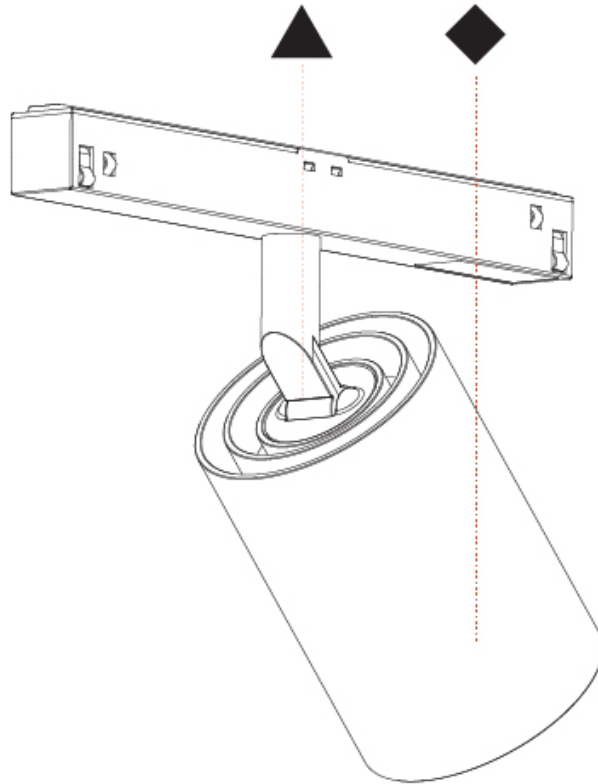

CENTRIQ FOR CLICKTRACK TRACK

A3T109-

PROJECT

TYPE

SPECIFIER

QUANTITY

DATE

A