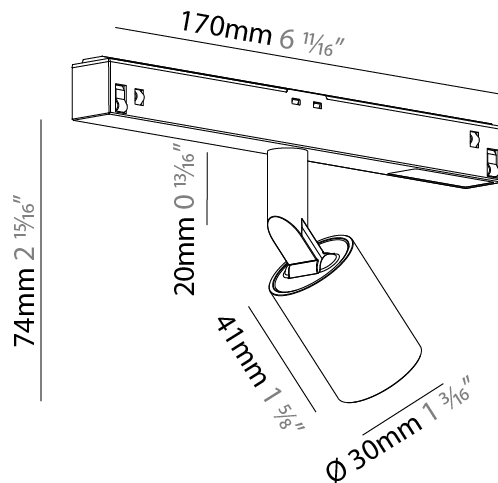

1. To build a product code in our configurator select the specify button on the base model # product page
2. To build a manual product code on this datasheet choose from the options listed below in blue font and add the suffix to the base model #

GENERAL

Series: Centriq
Subseries: Centriq for Clicktrack
Brand: Prolicht
Division: Architectural
Mounting Type: Track
Mounting Location: Ceiling
Subcategory: Spots

PHYSICAL

Shape: Cylinder
Diameter (mm): 40
Diameter (in): 1 9/16
Length (mm): 170
Length (in): 6 11/16
Height (mm): 88
Height (in): 3 7/16
Light Distribution: Adjustable / Direct
Fixture Finish: SSR / BKV / CWI / CRY / HAB / UFT / ITA / RUA / FTG / MYG / LOD / PUS / FRO / FUP / KIA / POP / BLS / SPG / MEY / GOH / GUM / CHC / COM / ABZ / JAG / OBR / MOS / ROR
Fixture Material: Aluminum

ELECTRICAL

Lamp Type: LED (Zhaga Standard)
Input Wattage (W): 6
Total Output Wattage (W): 5.4
Dimming: Non-Dimmable
Driver Included: No
Driver Location: Remote
Driver Type: Constant Voltage - Universal
Driver Class: Class 2
Input Voltage (V): 48
Constant Current (MA): 340
Upon Request: 0-10Vdc dimming / DALI dimming

LED

Number of LEDs: 1
Color Temperature (°K): 2700 / 3000 / 4000
Max. Delivered Lumen (lm): 494 / 519 / 526
CRI: >90 CRI

OPTICAL

Reflector°: 20 / 40 / 50
Optic°: 31 / 36
Adjustability: Rotational 360°; Tilt 90° (±45°)

RATINGS AND CERTIFICATIONS

Certified By: Certified for North American Standards
IP rating: IP20